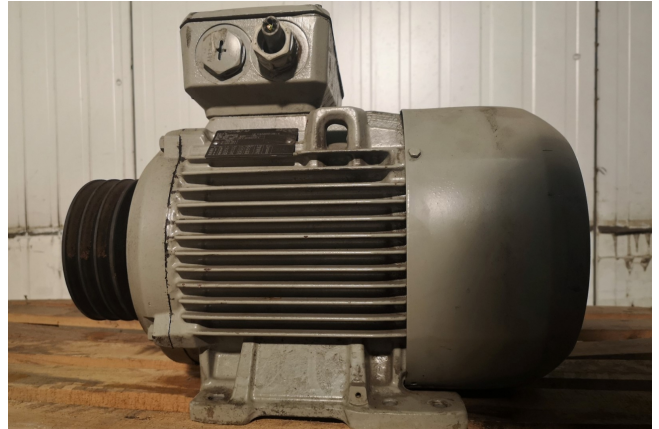

Rotor 6RN132M04E22

Specifications

Brand	Rotor
Type	6RN132M04E22
kW	7,5
RPM	1465
Size & Weight	450x250x350 mm (LxWxH) 56 kg
50 Hz / 60 Hz	50 Hz
Stock	1

Description

Used Rotor 6RN132M04E22

Used Rotor 6RN132M04E22 electric motor with 8,6 kW and 1465 RPM at 50 Hz and 1770 RPM at 60 Hz and 7,5/8,6 kW Sizes: 450x250x350 mm (LxWxH). Weight: 56 kg.